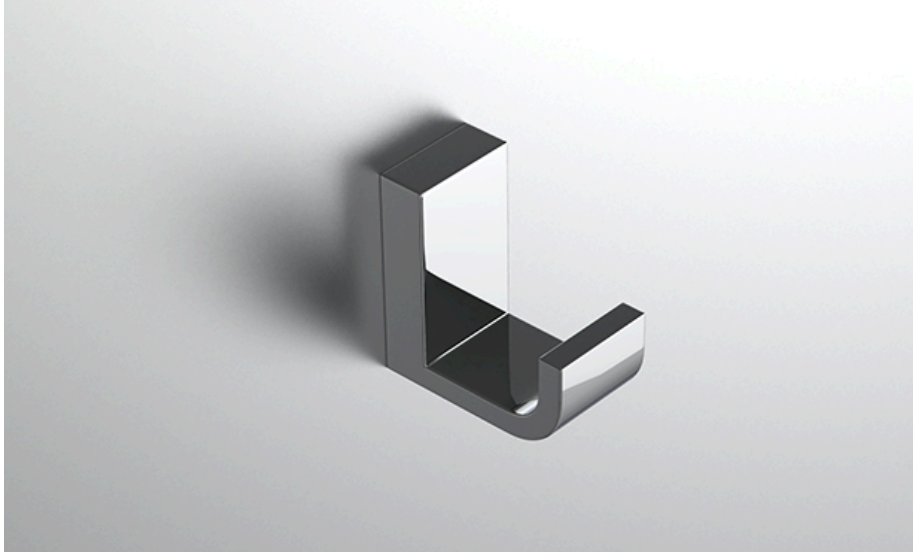

## FEATURES

- Premium 304 Grade Stainless Steel
- Solid Mount Construction
- Concealed Installation Hardware
- State of the art wall anchors included for installation on Dry wall or Tile